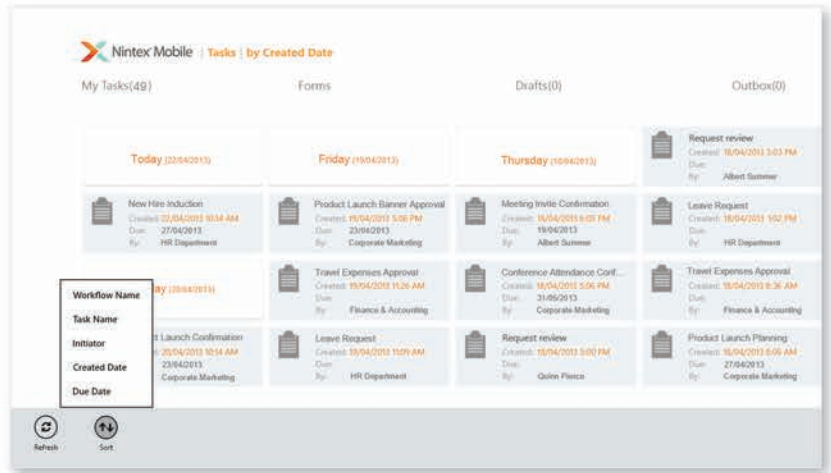

SEAMLESS WORKFLOW AT YOUR FINGERTIPS

PICK UP WHERE YOU LEFT OFF

Real-time synchronization ensures all changes to your workflows and forms show up immediately on your mobile device, so you can stay productive everywhere.

MORE THAN WORDS

With Nintex Forms and Nintex Mobile apps, forms are more than words in text fields. Feed pictures, videos and other data directly into your processes.

INTUITIVE & CONSISTENT

Rendering forms in native apps ensures a familiar experience for users, delivering the right format for their device and platform.

To learn more visit nintex.com/mobile

TAKE YOUR PROCESSES ON THE GO TO MAXIMIZE THE IMPACT OF YOUR MOBILE WORKERS

- Eliminate paper-based processes by capturing data directly on a mobile device
- Interact with business systems and processes when you're away from your desk
- Kick-off, track and delegate tasks from your mobile device