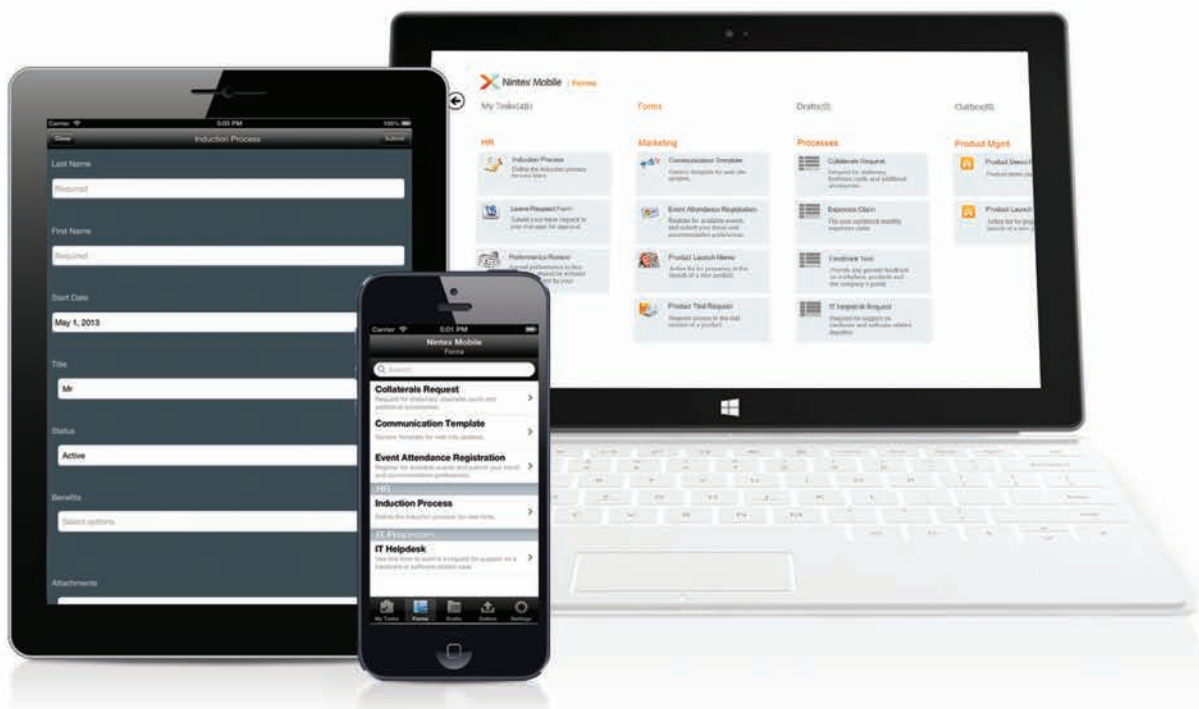

Nintex® Mobile

Take Your Processes on the Go with Nintex Mobile Apps

Nintex Mobile apps put the power of Nintex Workflow and Nintex Forms in your hands— anywhere, anytime. Whether you're on the road or between meetings, you can act on your processes quickly, easily and securely.

SEAMLESS WORKFLOW AT YOUR FINGERTIPS

PICK UP WHERE YOU LEFT OFF

Real-time synchronization ensures all changes to your workflows and forms show up immediately on your mobile device, so you can stay productive everywhere.

MORE THAN WORDS

With Nintex Forms and Nintex Mobile apps, forms are more than words in text fields. Feed pictures, videos and other data directly into your processes.

INTUITIVE & CONSISTENT

Rendering forms in native apps ensures a familiar experience for users, delivering the right format for their device and platform.

To learn more visit nintex.com/mobile

TAKE YOUR PROCESSES ON THE GO TO MAXIMIZE THE IMPACT OF YOUR MOBILE WORKERS

- Eliminate paper-based processes by capturing data directly on a mobile device
- Interact with business systems and processes when you're away from your desk
- Kick-off, track and delegate tasks from your mobile device